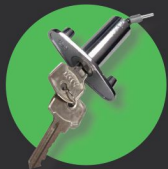

ROLLER DOOR OPENER

This state of the art, whisper quiet, silent drive opener can operate both single and double roller doors with ease. With a strong 800N power force, there isn't a residential roller door this opener won't operate. Its slimline design allows it to fit into the tightest of spaces, where many other openers can not fit. It has electronic limit switches for simple programming and a safety reverse feature.

SECTIONAL / TILT DOOR OPENER

This top of the range opener is as silent as they come. Boasting a powerful 800N power force with a safety reverse feature, it is the best of its kind on the market. It is available in chain or belt drive and has an option for a long 3.6 metre drive shaft, suitable for 5-6 panel high doors. It features electronic limit switches for easy set up and installation.

ACCESSORIES

A wide range of accessories are available to suit both the Roller Door Opener and the Sectional/Tilt Opener.

Battery Backup

- 24v 2.5AH anti-flood storage battery
- 178mm x 74mm x 70mm
- Weight 2.5kg

Key Remotes

- Sturdy remotes with aluminium face slide
- Rolling code
- 433.92 MHz & 12v 27A battery

Manual Key Release

- In case of power failure
- Used when there is no internal access
- Comes with 2 keys